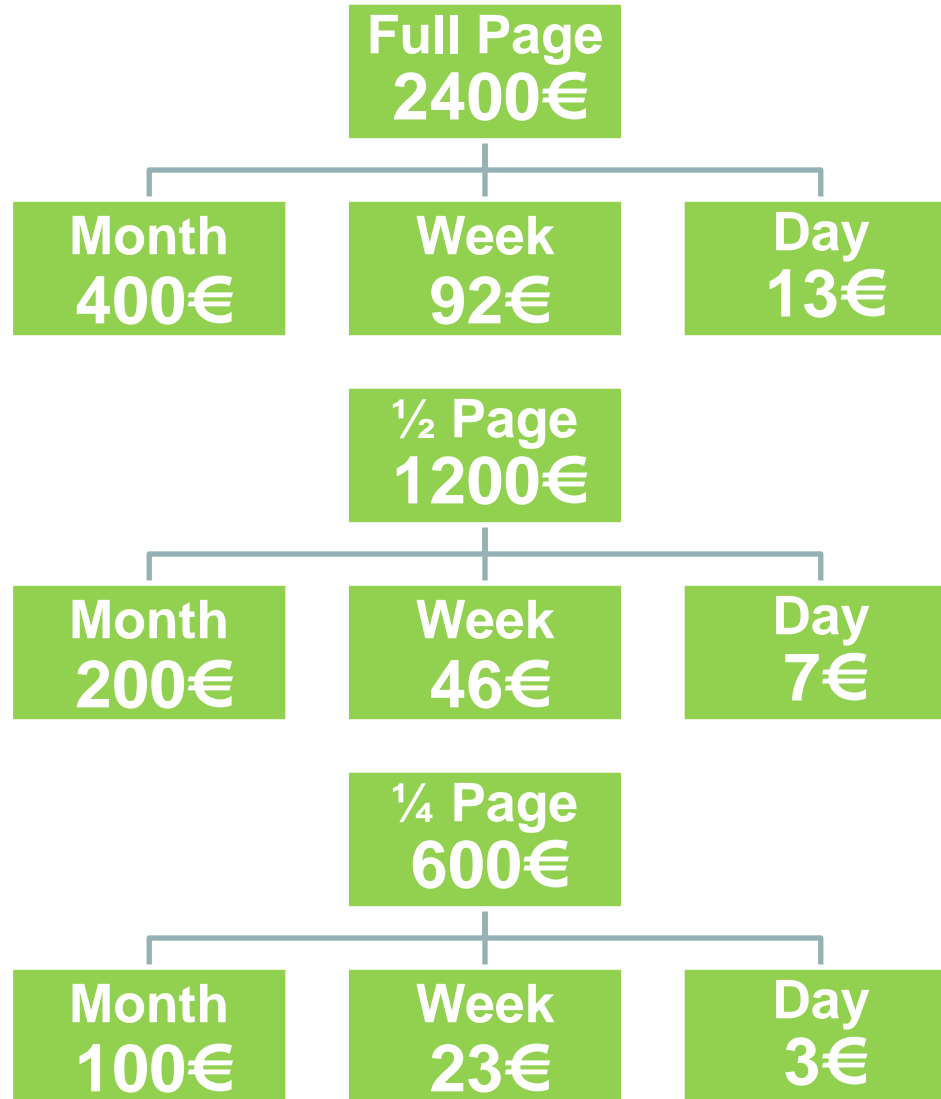

more
less fun
money

Who Distributes the Green Banana Guide?

- 1 • Tour Operators - Thomson/TUI/First Choice
- 2 • Excursion Shops & Outlets
- 3 • Club La Costa
- 4 • Eze Group
- 5 • Diamond Resorts
- 6 • Club Class Concierge
- 7 • Silverpoint
- 8 • Viajes Urbis

more
less fun
money

Price Breakdown

more
less fun
money

Price Breakdown 1/2 Page Average 50€

1/2 Page = 1,200€ for 6 months

If you receive 3 cards per week

Average spend = 50€

Costs Recovered within 2 Months

Over 6 Months Generate 3,900€

1/2 Page = 1,200€ for 6 months

If you receive 7 cards per week

Average spend = 50€

Costs Recovered within 3 Weeks

Over 6 Months Generate 9,100€

green
banana
guide

more
less fun
money

Price Breakdown Full Page Average 50€

Full Page = 2,400€ for 6 months

If you receive 4 cards per week

Average spend = 50€

Costs Recovered within 2³/₄ Months

Over 6 Months Generate 5,200€

Full Page = 2,400 € for 6 months