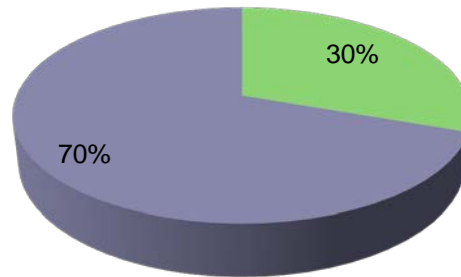

more
less fun
money

Destinations & Growth

more
less fun
money

2003 = Tenerife

2007 = Lanzarote

2010 = Benidorm

2006 = Gran Canaria

2008 = Fuerteventura

2011 = Salou, Costa del Sol & Marbella

Distribution of Green Banana Guide?

2010 Tenerife Arrivals 4,707,782

■ British Market = 1,430,413 ■ Other Markets = 3,277,369

2010 British Arrivals 1,430,413

■ Green Banana Distribution ■ Not Receiving GB at Airport