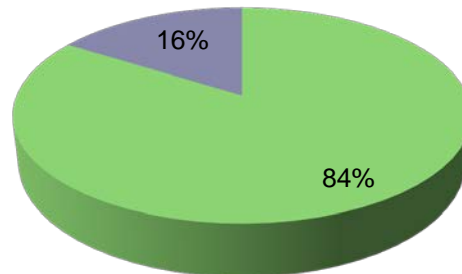

more
less fun
money

Destinations & Growth

more
less fun
money

2003 = Tenerife

2007 = Lanzarote

2010 = Benidorm

2006 = Gran Canaria

2008 = Fuerteventura

2011 = Salou, Costa del Sol & Marbella

Distribution of Green Banana Guide?

2010 Tenerife Arrivals 4,707,782

■ British Market = 1,430,413 ■ Other Markets = 3,277,369

2010 British Arrivals 1,430,413

■ Green Banana Distribution ■ Not Receiving GB at Airport